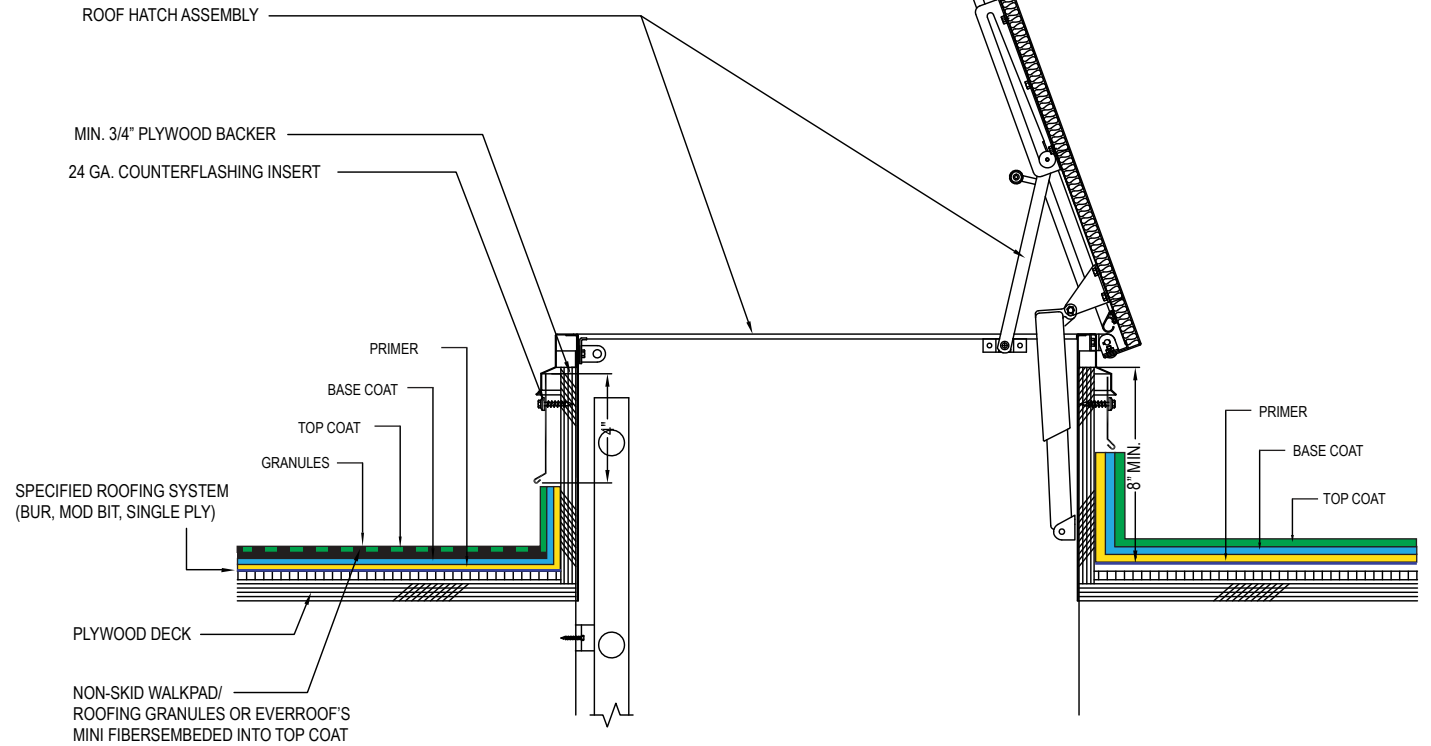

TOP VIEW OF WALK PAD LAYOUT

ROOF GRANULES OR EVERROOF MINI FIBERS EMBEDDED INTO TOP COAT

ROOF HATCH DETAIL

Phone: 702-966-9961 | www.EverRoof.com